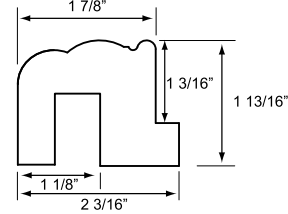

PVC COMPONENTS

LOUVERS

2.5" ALUMINUM CORE LOUVER

3.5" ALUMINUM CORE LOUVER

4.5" ALUMINUM CORE LOUVER

STILES

ALUMINUM REINFORCED STILE

RABBITTED STILE

RAILS

DIVIDER RAIL

ALUMINUM REINFORCED RAIL

FRAMES

ALL BELOW
+ VERTICAL
ARE HORIZONTAL

MEDIUM Z-FRAME
MDZ

SMALL Z-FRAME
SMZ

*** MALIBU FRAME O.M.**
MFO

LARGE Z-FRAME
LGZ

MALIBU Z-FRAME
MAZ

T-FRAME
TFO

VERTICAL

ALL BELOW

*** LARGE L-FRAME**
LLO

DECO SILL FRAME
DSO

DECO FRAME
DFO