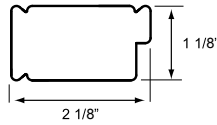

LARGE Z-FRAME
LGZ

MALIBU Z-FRAME
MAZ

T-FRAME
TFO

VERTICAL

ALL BELOW

*** LARGE L-FRAME**
LLO

DECO SILL FRAME
DSO

DECO FRAME
DFO

L-FRAME

T POST

LARGE T POST

BUILD OUT
(1/4" min)

WOOD COMPONENTS

Louvers

2.5 LOUVER

3.5 LOUVER

4.5 LOUVER

Stiles

STILE

RABBETED STILE

Rails

4" RAIL

5" RAIL

6" RAIL