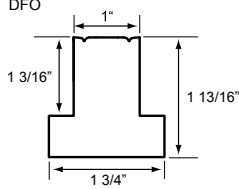

**Deco Frame
DFO**

Others

TILT ROD

**BUILD OUT
(1/4" min)**

T-POST

LARGE T-POST