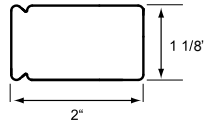

Stiles

STILE