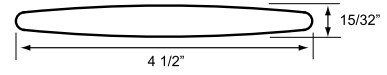

LARGE Z-FRAME
LGZ

MALIBU Z-FRAME
MAZ

T-FRAME
TFO

VERTICAL

ALL BELOW

*** LARGE L-FRAME**
LLO

DECO SILL FRAME
DSO

DECO FRAME
DFO

L-FRAME

T POST

LARGE T POST

BUILD OUT
(1/4" min)

WOOD COMPONENTS

Louvers

2.5 LOUVER

3.5 LOUVER

4.5 LOUVER

Stiles

STILE

RABBETED STILE

Rails

4" RAIL

5" RAIL

6" RAIL