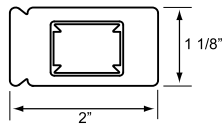

PVC COMPONENTS

LOUVERS

2.5" ALUMINUM CORE LOUVER

3.5" ALUMINUM CORE LOUVER

4.5" ALUMINUM CORE LOUVER

STILES

ALUMINUM REINFORCED STILE

RABBITTED STILE

RAILS

DIVIDER RAIL

ALUMINUM REINFORCED RAIL

FRAMES

ALL BELOW
+ VERTICAL
ARE HORIZONTAL

MEDIUM Z-FRAME
MDZ

SMALL Z-FRAME
SMZ

*** MALIBU FRAME O.M.**
MFO