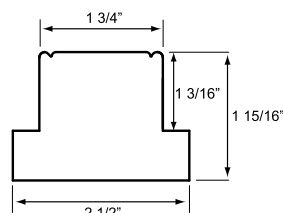

Divider Rails

2" DIVIDER RAIL

3" DIVIDER RAIL

4" DIVIDER RAIL

Frames

**SINGLE BEADED Z-FRAME
SBZ**

**MEDIUM Z-FRAME
MDZ**

**LARGE Z-FRAME
LGZ**

**Deco Frame
DFO**

Others

TILT ROD

**BUILD OUT
(1/4" min)**

T-POST

LARGE T-POST