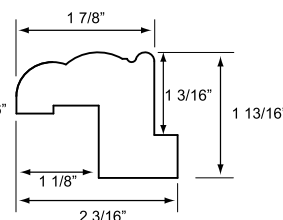

PVC COMPONENTS

LOUVERS

2.5" ALUMINUM CORE LOUVER

3.5" ALUMINUM CORE LOUVER

4.5" ALUMINUM CORE LOUVER

STILES

ALUMINUM REINFORCED STILE

RABBITTED STILE

RAILS

DIVIDER RAIL

ALUMINUM REINFORCED RAIL

FRAMES

ALL BELOW
+ VERTICAL
ARE HORIZONTAL

MEDIUM Z-FRAME
MDZ

SMALL Z-FRAME
SMZ

*** MALIBU FRAME O.M.**
MFO

LARGE Z-FRAME
LGZ

MALIBU Z-FRAME
MAZ

T-FRAME
TFO

VERTICAL

ALL BELOW

*** LARGE L-FRAME**
LLO

DECO SILL FRAME
DSO

DECO FRAME
DFO