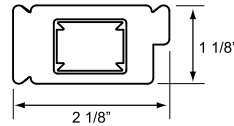

PVC COMPONENTS

LOUVERS

2.5" ALUMINUM CORE LOUVER

3.5" ALUMINUM CORE LOUVER

4.5" ALUMINUM CORE LOUVER

STILES

ALUMINUM REINFORCED STILE

RABBITTED STILE

RAILS

DIVIDER RAIL

ALUMINUM REINFORCED RAIL

FRAMES

ALL BELOW
+ VERTICAL
ARE HORIZONTAL

MEDIUM Z-FRAME
MDZ

SMALL Z-FRAME
SMZ

*** MALIBU FRAME O.M.**
MFO