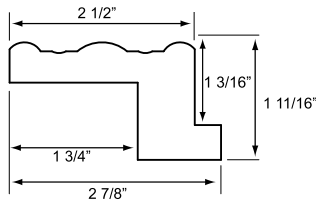

PVC COMPONENTS

LOUVERS

2.5" ALUMINUM CORE LOUVER

3.5" ALUMINUM CORE LOUVER

4.5" ALUMINUM CORE LOUVER

STILES

ALUMINUM REINFORCED STILE

RABBITTED STILE

RAILS

DIVIDER RAIL

ALUMINUM REINFORCED RAIL

FRAMES

ALL BELOW
+ VERTICAL
ARE HORIZONTAL

MEDIUM Z-FRAME
MDZ

SMALL Z-FRAME
SMZ

*** MALIBU FRAME O.M.**
MFO

LARGE Z-FRAME
LGZ

MALIBU Z-FRAME
MAZ

T-FRAME
TFO

VERTICAL

ALL BELOW

*** LARGE L-FRAME**
LLO

DECO SILL FRAME
DSO

DECO FRAME
DFO