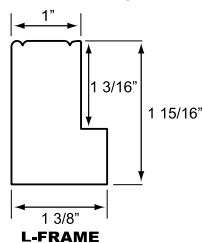

LARGE Z-FRAME
LGZ

MALIBU Z-FRAME
MAZ

T-FRAME
TFO

VERTICAL

ALL BELOW

*** LARGE L-FRAME**
LLO

DECO SILL FRAME
DSO

DECO FRAME
DFO

L-FRAME

T POST

LARGE T POST

BUILD OUT
(1/4" min)

WOOD COMPONENTS

Louvers

2.5 LOUVER

3.5 LOUVER