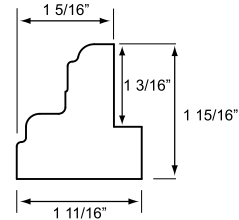

PVC COMPONENTS

LOUVERS

2.5" ALUMINUM CORE LOUVER

3.5" ALUMINUM CORE LOUVER

4.5" ALUMINUM CORE LOUVER

STILES

ALUMINUM REINFORCED STILE

RABBITTED STILE

RAILS

DIVIDER RAIL

ALUMINUM REINFORCED RAIL

FRAMES

ALL BELOW
+ VERTICAL
ARE HORIZONTAL

MEDIUM Z-FRAME
MDZ

SMALL Z-FRAME
SMZ

*** MALIBU FRAME O.M.**
MFO

LARGE Z-FRAME
LGZ

MALIBU Z-FRAME
MAZ

T-FRAME
TFO

VERTICAL

ALL BELOW

*** LARGE L-FRAME**
LLO

DECO SILL FRAME
DSO

DECO FRAME
DFO