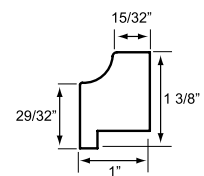

Divider Rails

2" DIVIDER RAIL

3" DIVIDER RAIL

4" DIVIDER RAIL

Frames

**SINGLE BEADED Z-FRAME
SBZ**

**MEDIUM Z-FRAME
MDZ**

**LARGE Z-FRAME
LGZ**

**MALIBU Z-FRAME
MAZ**

**L-FRAME
LFI/LFO**

**CHICAGO Z-FRAME
CZF**

**ATLANTA FLAT
AFL**

**ATLANTA Z-FRAME
AZF**

**HOWE CASE FLAT
HCF**

**HOWE CASE
HCA**

**Deco Sill Frame
DSO**

**Deco Frame
DFO**

Others

TILT ROD

**BUILD OUT
(1/4" min)**

T-POST

LARGE T-POST