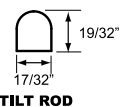

Divider Rails

2" DIVIDER RAIL

3" DIVIDER RAIL

4" DIVIDER RAIL

Frames

**SINGLE BEADED Z-FRAME
SBZ**

**MEDIUM Z-FRAME
MDZ**

**LARGE Z-FRAME
LGZ**

**MALIBU Z-FRAME
MAZ**

**L-FRAME
LFI/LFO**

**CHICAGO Z-FRAME
CZF**

**ATLANTA FLAT
AFL**

**ATLANTA Z-FRAME
AZF**

**HOWE CASE FLAT
HCF**

**HOWE CASE
HCA**

**Deco Sill Frame
DSO**

**Deco Frame
DFO**

Others

TILT ROD

**BUILD OUT
(1/4" min)**

T-POST

LARGE T-POST