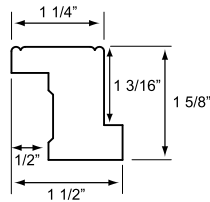

PVC COMPONENTS

LOUVERS

2.5" ALUMINUM CORE LOUVER

3.5" ALUMINUM CORE LOUVER

4.5" ALUMINUM CORE LOUVER

STILES

ALUMINUM REINFORCED STILE

RABBITTED STILE

RAILS

DIVIDER RAIL

ALUMINUM REINFORCED RAIL

FRAMES

ALL BELOW
+ VERTICAL
ARE HORIZONTAL

MEDIUM Z-FRAME
MDZ

SMALL Z-FRAME
SMZ

*** MALIBU FRAME O.M.**
MFO

LARGE Z-FRAME
LGZ

MALIBU Z-FRAME
MAZ

T-FRAME
TFO

VERTICAL

ALL BELOW

*** LARGE L-FRAME**
LLO

DECO SILL FRAME
DSO

DECO FRAME
DFO