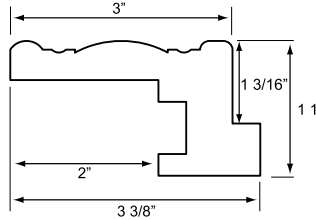

PVC COMPONENTS

LOUVERS

2.5" ALUMINUM CORE LOUVER

3.5" ALUMINUM CORE LOUVER

4.5" ALUMINUM CORE LOUVER

STILES

ALUMINUM REINFORCED STILE

RABBITTED STILE

RAILS

DIVIDER RAIL

ALUMINUM REINFORCED RAIL

FRAMES

ALL BELOW
+ VERTICAL
ARE HORIZONTAL

MEDIUM Z-FRAME
MDZ

SMALL Z-FRAME
SMZ

*** MALIBU FRAME O.M.**
MFO

LARGE Z-FRAME
LGZ

MALIBU Z-FRAME
MAZ

T-FRAME
TFO

VERTICAL

ALL BELOW

*** LARGE L-FRAME**
LLO

DECO SILL FRAME
DSO

DECO FRAME
DFO